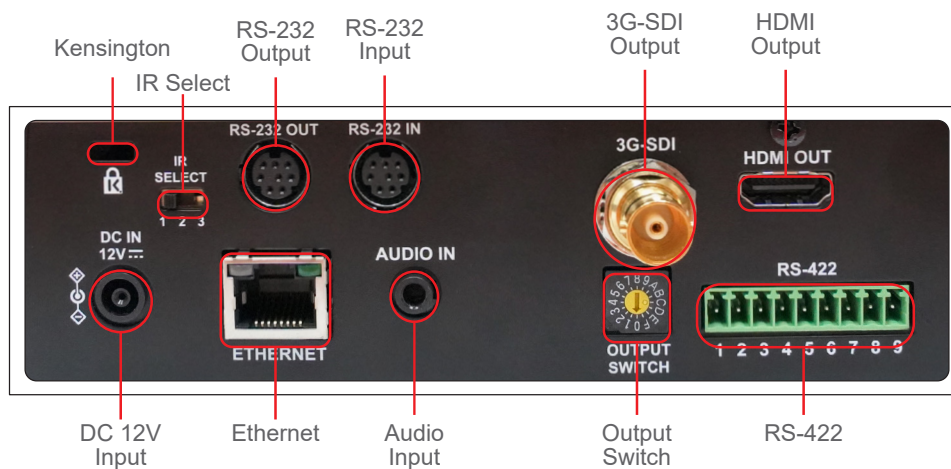

Product Specifications

Sensor	1/2.5" 8MP CMOS
Video Format	Resolution : 4K*/1080p/720p Frame Rate : 59.94/50/29.97/25 *So far 4K can only support 29.97/25
Video Output (HD) Interface	3G-SDI, HDMI, Ethernet *3G-SDI only supports maximum 1080p 59.94/50
Optical Zoom	30x
Horizontal Viewing Angle	68°
Panning Angle	+170° ~ -170°
Panning Speed	300°/sec
Tilting Angle	+90° ~ -30°
Tilting Speed	300°/sec
Aperture	F1.6 ~ F3.4
Focal Length	4.6mm ~ 135mm
Shutter Speed	1/1 ~ 1/10,000 sec
Minimum Object Distance	1.5m (Wide/Tele)
Video S/N Ratio	> 50dB
Minimum Illumination	0.1 lux (F1.6, 50IRE, 30fps)
Focus System	Auto, Manual
Gain Control	Auto, manual
White Balance	Auto, manual
Exposure Control	Auto, manual
WDR	Yes

3D NR	Yes
Image Flip	Yes
Preset Positions	256
Multiple Video Stream	H.265 4K 29.97fps H.264 1080p 59.94fps H.264 640x360 29.97fps
Audio Compression Format	G.711 / AAC
Camera Control Interface	RS-232 / RS-422 / Ethernet
Camera Control Protocol	VISCA / PELCO D / ONVIF
Tally Light	Yes
PoE	PoE+ (IEEE802.3at)
Video Stream	RTSP / RTMP / RTMPS / MPEG-TS / SRT
Video Compression	H.265 / H.264
Audio Input	Line In/MIC In , Phone Jack 3.5mm x1
Audio Output	Ethernet / SDI / HDMI
IR pass-through	Yes
IR receiver	Yes
IR remote control	Yes
DC In	12V +/- 20%
Power Consumption	16W
Weight	2 kg (4.4 lbs)
Dimension	174 x 190 x 187 mm (6.9" x 7.5" x 7.3")

I/O CONNECTIONS

Lumens®
Your Success...Our Passion!

www.MyLumens.com

Lumens Integration, Inc.
4116 Clipper Court
Fremont, CA, 94538
Phone : 888.542.3235
Fax : 510.252.1389

Lumens Europe
De Nayerstraat 17 9470
Denderleeuw Belgium
Phone : +32 473 58 38 95
Fax : +32 (0) 2 452 76 00